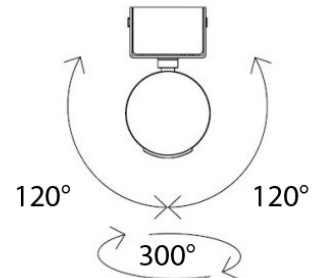

ROBOTIC SURFACE

D92164

PROJECT	
TYPE	
NOTES	
QUANTITY	
DATE	

GENERAL

Series: Robotic
 Brand: Milan
 Division: Design
 Mounting Type: Surface
 Mounting Location: Ceiling
 Subcategory: Spots

PHYSICAL

Shape: Cylinder
 Length (mm): 90
 Length (in): 3 ⁹/₁₆
 Width (mm): 50
 Width (in): 1 ¹⁵/₁₆
 Height (mm): 90
 Height (in): 3 ⁹/₁₆
 Light Distribution: Adjustable / Direct
 Weight (kg): 1.8
 Weight (lbs): 4
 Fixture Finish: WHI
 Fixture Material: Metal

108mm 4 1/4"

108mm 4 1/4"

J-Box cover plate
Included

90mm 3 9/16"

90mm 3 9/16"

50mm 1 15/16"

ROBOTIC SURFACE

D92166

PROJECT	
TYPE	
NOTES	
QUANTITY	
DATE	

GENERAL

Series: Robotic
 Brand: Milan
 Division: Design
 Mounting Type: Surface
 Mounting Location: Ceiling
 Subcategory: Spots

PHYSICAL

Shape: Rectangle
 Diameter (mm): 60
 Diameter (in): 2 3/8
 Length (mm): 138
 Length (in): 5 7/16
 Width (mm): 80
 Width (in): 3 1/8
 Height (mm): 144
 Height (in): 5 11/16
 Light Distribution: Adjustable / Direct
 Weight (kg): 1.8
 Weight (lbs): 4
 Fixture Finish: WHI
 Fixture Material: Metal

PHYSICAL

Shape: Cylinder
 Diameter (mm): 50
 Diameter (in): 1 15/16
 Length (mm): 138
 Length (in): 5 7/16
 Height (mm): 116
 Height (in): 4 9/16
 Extension (mm): 115
 Extension (in): 4 1/2
 Light Distribution: Adjustable / Direct
 Weight (kg): 1.8
 Weight (lbs): 4
 Fixture Finish: WHI
 Fixture Material: Metal