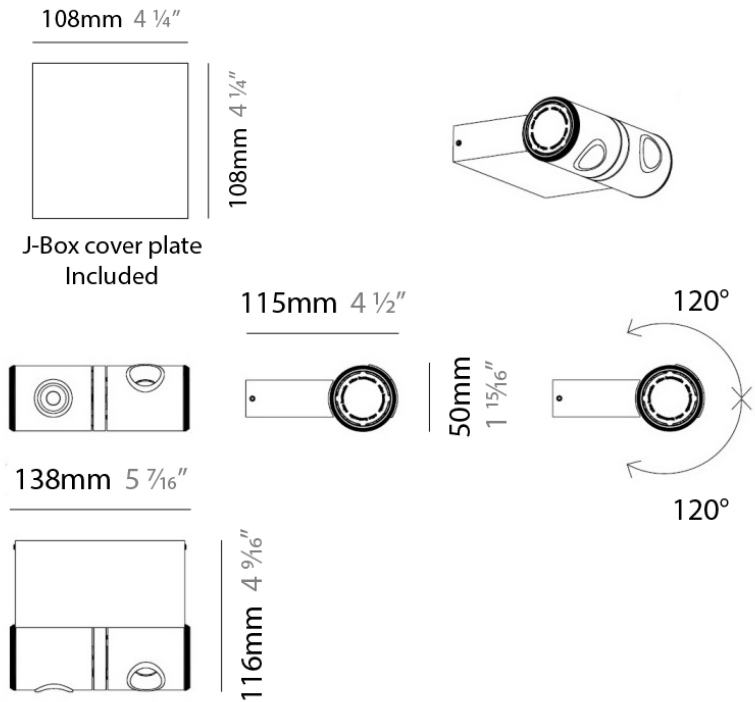

D93202

PROJECT	
TYPE	
NOTES	
QUANTITY	
DATE	

GENERAL

Series: Robotic
Brand: Milan
Division: Design
Mounting Type: Surface
Mounting Location: Wall
Subcategory: Uplight

PHYSICAL

Shape: Cylinder
Diameter (mm): 50
Diameter (in): 1 15/16
Length (mm): 138
Length (in): 5 7/16
Height (mm): 116
Height (in): 4 9/16
Extension (mm): 115
Extension (in): 4 1/2
Light Distribution: Adjustable / Direct
Weight (kg): 1.8
Weight (lbs): 4
Fixture Finish: WHI
Fixture Material: Metal

ELECTRICAL

Number of Lamps: 2
Lamp Type: LED
Total Output Wattage (W): 13.2
Max. Wattage Per Lamp (W): 6.6
Dimming: Non-Dimmable
Driver Included: Yes
Driver Location: Integrated
Driver Type: Constant Current
Driver Class: Class 2
Input Voltage (V): 120
Constant Current (MA): 500 [2 x 250 parallel wiring]
Upon Request: Dimmable option available with remote driver upon request

LED

Number of LEDs: 2
Color Temperature (°K): 3000
Max. Delivered Lumen (lm): 2 x 800
CRI: >80 CRI

OPTICAL

Optic°: 47

RATINGS AND CERTIFICATIONS

Certified By: CSA Certified to UL and CSA Standards
IP rating: IP20